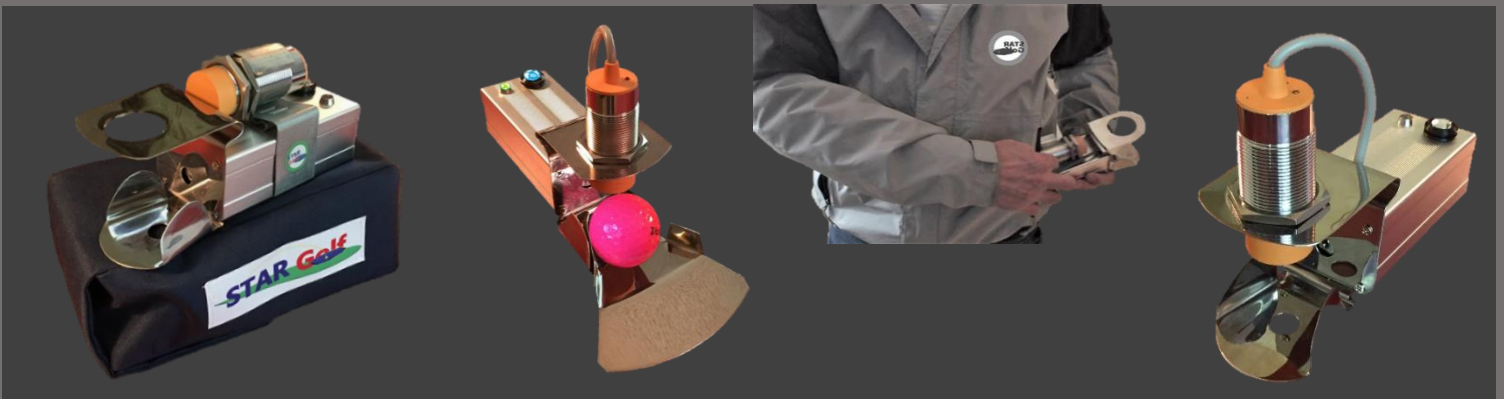

SMARTputt 2021 deluxe

Introducing probably the best putting practice with automatic ball return around, and the only one offering the FLAT PUTT experience essential for improving short putt skills. SMART putt – SMART choice.

Accessories for longer putts along various lines. Travel configuration and bag. Battery lasts ages or plug into the wall. Fits in your pocket. Perfect for the home or office. Branding available for corporate gifting.

FLAT PUTT

SMART putt features an integral fully 2" (>ball width) target. Perfect for short putting. Your ball is returned to you (3-4ft on carpet).

ACCESSORIES

3 ¼" – 5 ¼" low profile adjustable target for longer putts. Your ball is returned to you (6-8ft on carpet). 2 obstacles for creating your own golf holes. Travel with SMART putt thanks to its travel configuration and bag.

FEATURES

Chargeable battery, wall adapter, led lights on successful putt, quality components, pocket sized.

Returns your ball a shorter distance for short putts and longer distance for longer putts. Adjustable target size ensures a challenge and FUN FOR ALL 2021's GOLF GIFT – patent pending design for performance, realism, reliability and durability. Unique gift, stylish on your desk - SMART choice